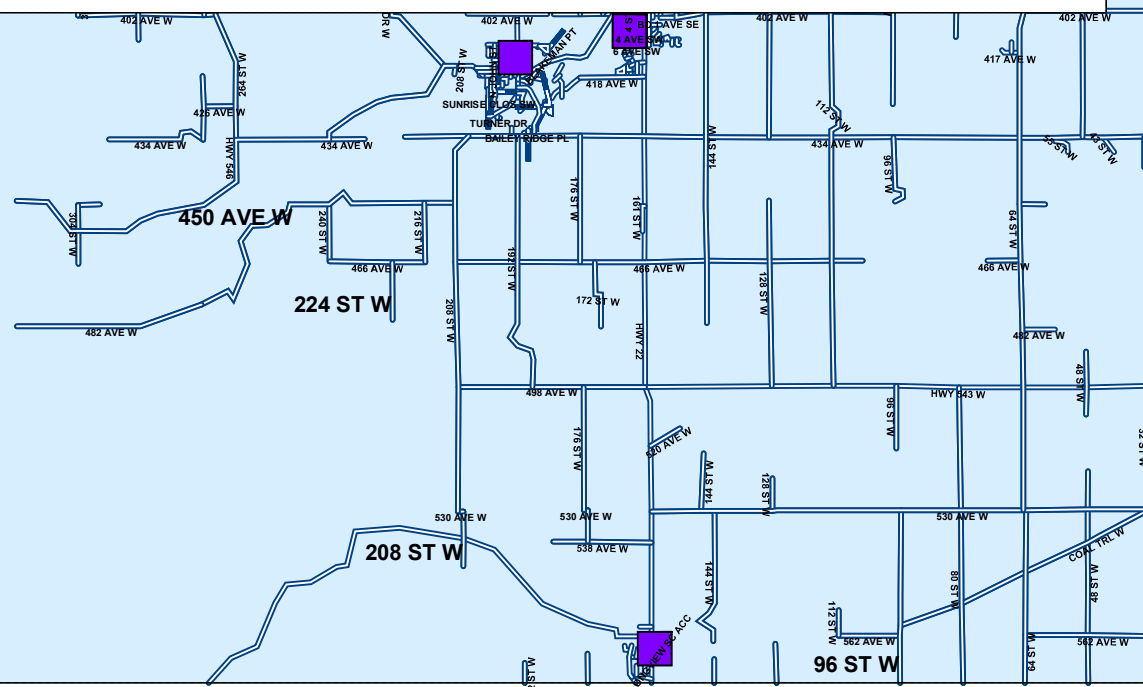

Red Deer Lake School Boundary Area

Grades K-9 - May 2015

Boundary Area Within Blue Outline

If you require any further information on school boundaries, please call Division Office at 403-652-3001